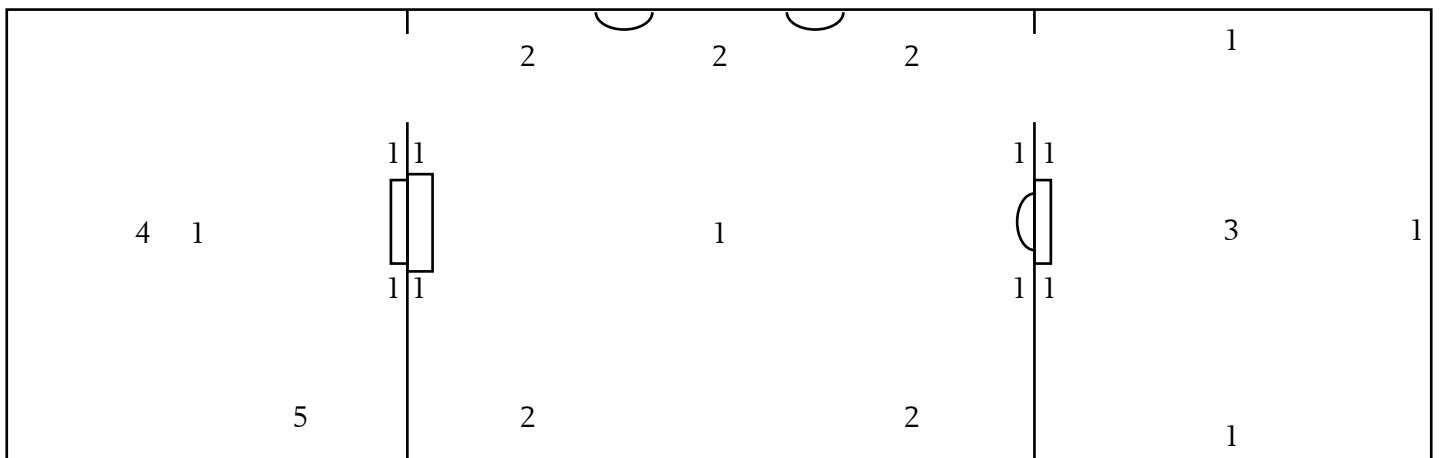

- 1 Cold Lights, 2019  
chandelier, LED candles (6500k)  
dimensions variable
- 2 One Afternoon, 2019  
physical modeling & additive synthesis  
28' Loop
- 3 Cinema Chairs for 6-Year-Olds, 2019  
velour, polyester fiberglass laminate, aluminum, car paint  
175 x 55 x 70 cm
- 4 Cinema Chair for 6-Year-Olds, 2019  
velour, polyester fiberglass laminate, aluminum, car paint  
50 x 55 x 70 cm
- 5 00:32, 2019  
pencil on paper  
90 x 63 cm (Stehle: 80 x 30 x 195 cm)